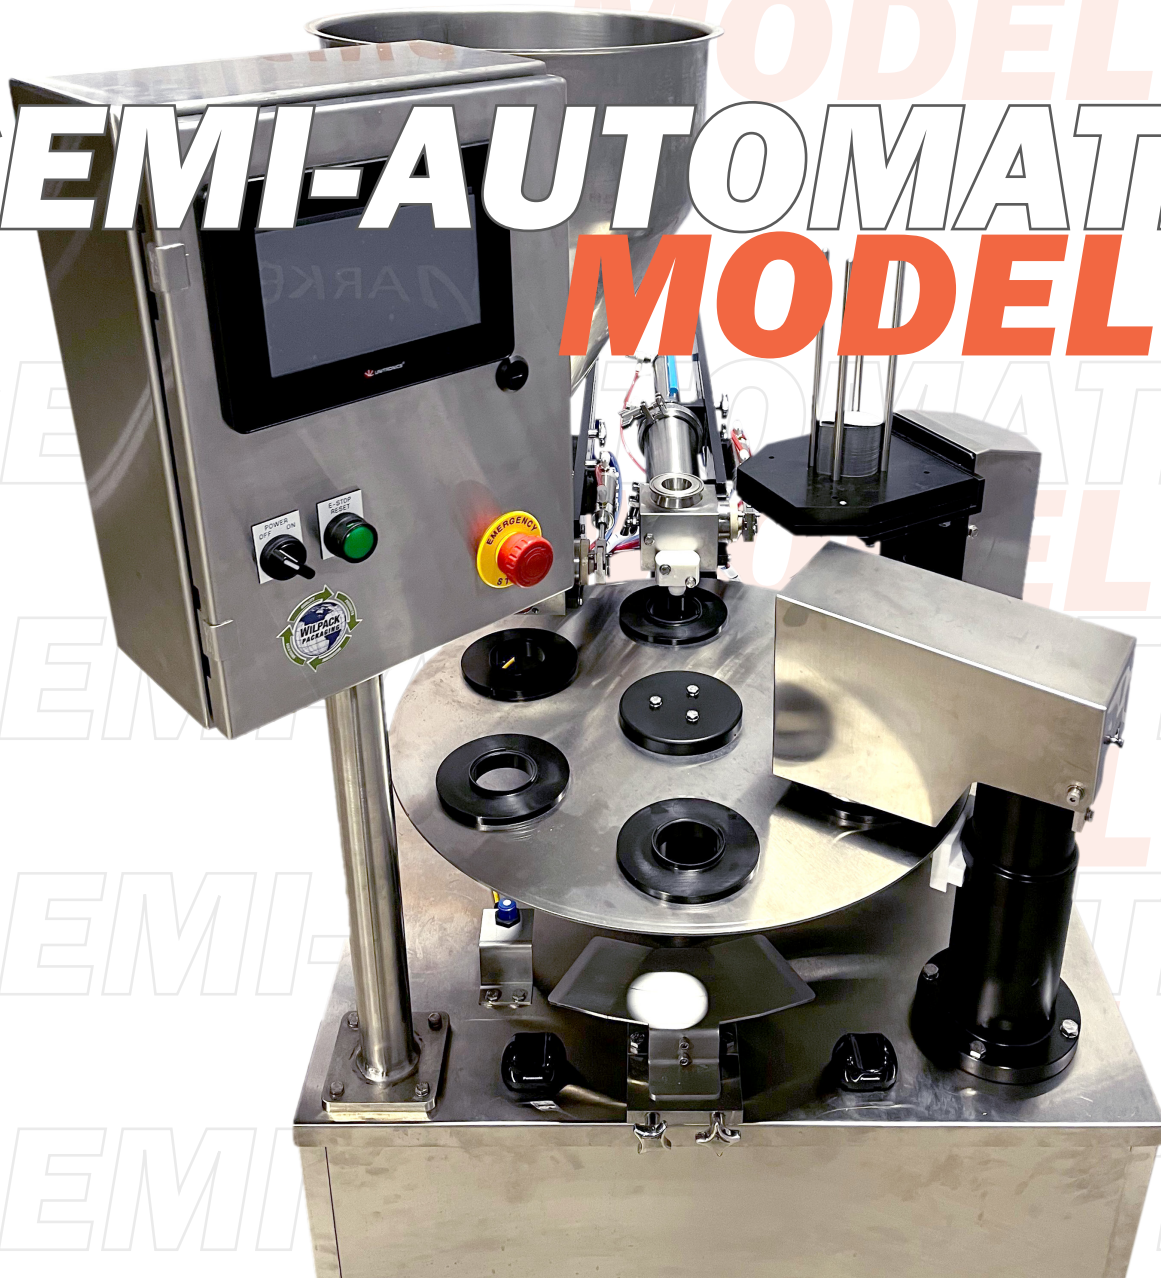

Everything

**FILLED AND SEALED
ON
ONE MACHINE**

Check it out ↪

SEMI-AUTOMATIC MODEL 75

Sealing Cup Size Capabilities

- 51mm
- 60mm
- 75mm
- 115mm Regular Deli
- 115mm Heavywall Deli

Filling Volume Capabilities

- 0.375 oz. - 32 oz.

Designed For

- Deli Foods
- Dairy Products
- Dipping Sauces
- Grocery Stores
- Commissaries
- Small to medium production runs

Your sealable solution company.

1665 ELMWOOD ROAD
ROCKFORD, IL 61101
815.490.9235